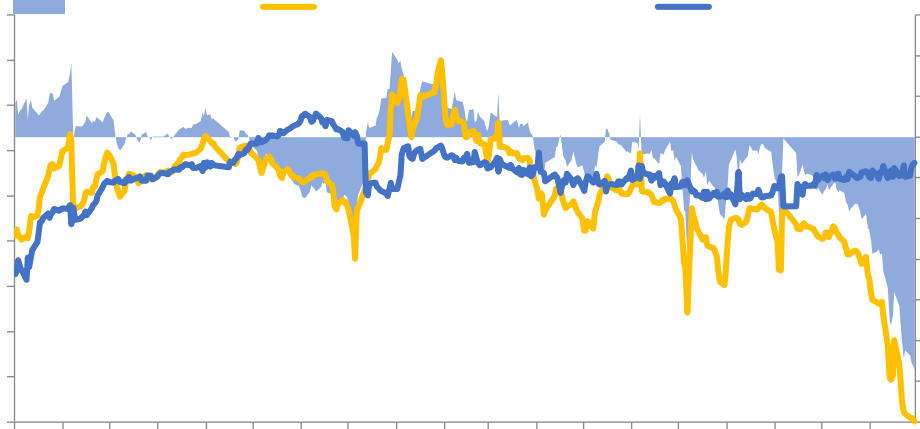

Wind

2 - %

Wind

3

4

%