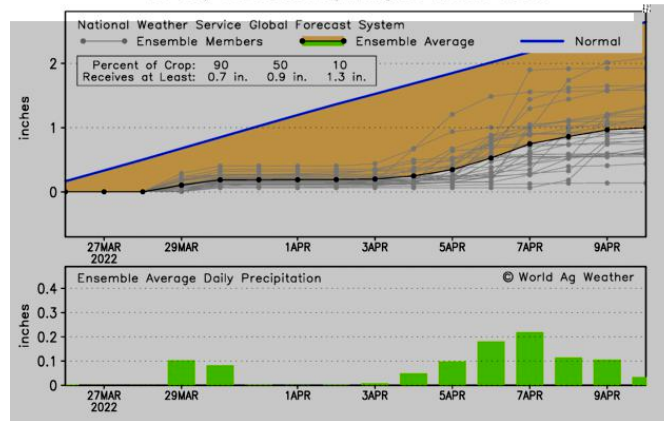

金信期货
GOLDTRUST FUTURES

请务必仔细阅读正文之后的声明

金信期货
GOLDTRUST FUTURES

数据来源：钢联数据

Argentina Soybeans Precipitation
Forecast Precipitation Compared to Normal (inches)
Production-Weighted Area Average
15-Day Forecast Beginning 26 March 2022