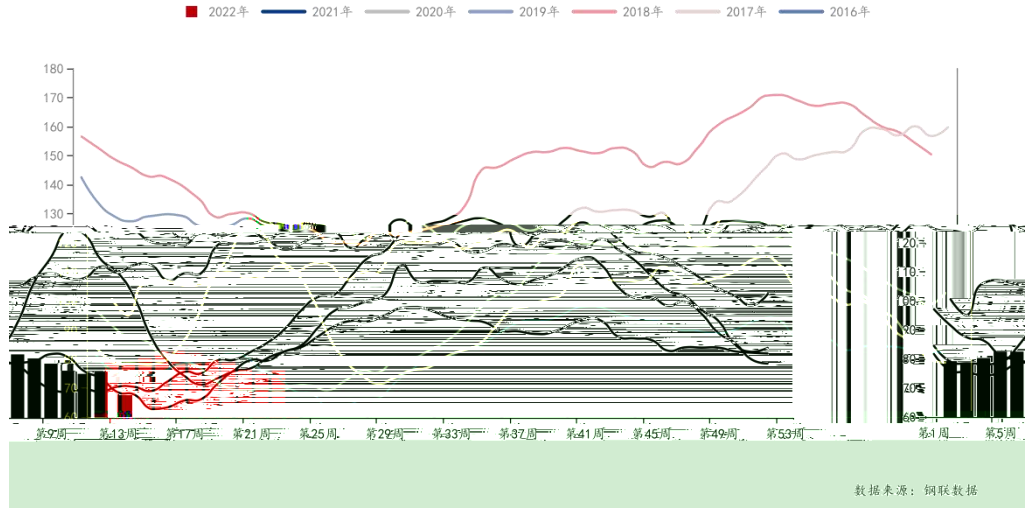

金信期货
GOLDTRUST FUTURES

请务必仔细阅读正文之后的声明

金信期货
GOLDTRUST FUTURES

数据来源：钢联数据

Argentina Soybeans Precipitation
Forecast Precipitation Compared to Normal (inches)
Production-Weighted Area Average
15-Day Forecast Beginning 26 March 2022