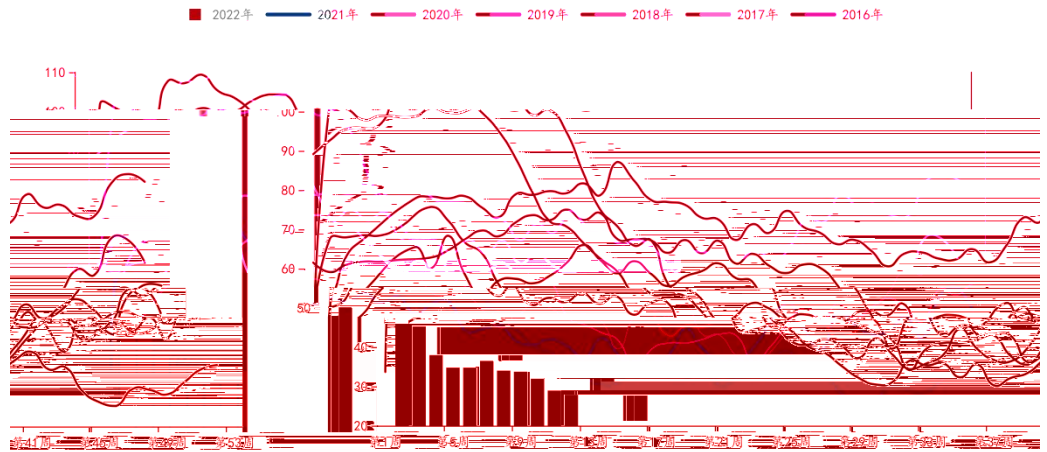

金信期货
GOLDTRUST FUTURES

请务必仔细阅读正文之后的声明

金信期货
GOLDTRUST FUTURES

数据来源：钢联数据

Argentina Soybeans Precipitation
Forecast Precipitation Compared to Normal (inches)
Production-Weighted Area Average
15-Day Forecast Beginning 26 March 2022