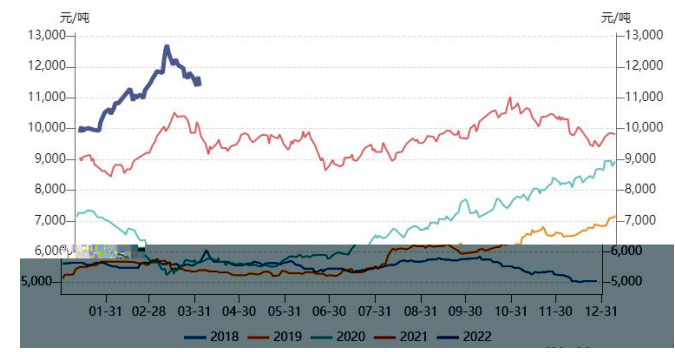

金信期货
GOLDTRUST FUTURES

请务必仔细阅读正文之后的声明

金信期货
GOLDTRUST FUTURES

数据来源：钢联数据

Argentina Soybeans Precipitation
Forecast Precipitation Compared to Normal (inches)
Production-Weighted Area Average
15-Day Forecast Beginning 26 March 2022