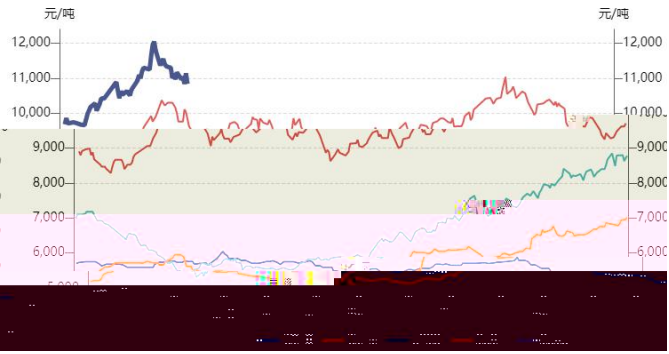

金信期货
GOLDTRUST FUTURES

请务必仔细阅读正文之后的声明

金信期货
GOLDTRUST FUTURES

数据来源：钢联数据

Argentina Soybeans Precipitation
Forecast Precipitation Compared to Normal (inches)
Production-Weighted Area Average
15-Day Forecast Beginning 26 March 2022