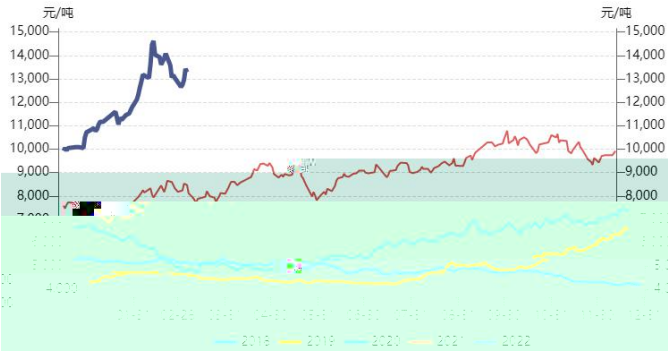

金信期货
GOLDTRUST FUTURES

请务必仔细阅读正文之后的声明

金信期货
GOLDTRUST FUTURES

数据来源：钢联数据

Argentina Soybeans Precipitation
Forecast Precipitation Compared to Normal (inches)
Production-Weighted Area Average
15-Day Forecast Beginning 26 March 2022