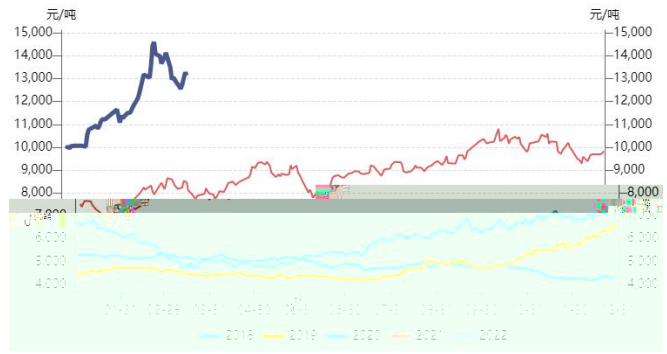

金信期货
GOLDTRUST FUTURES

请务必仔细阅读正文之后的声明

金信期货
GOLDTRUST FUTURES

数据来源：钢联数据

Argentina Soybeans Precipitation
Forecast Precipitation Compared to Normal (inches)
Production-Weighted Area Average
15-Day Forecast Beginning 26 March 2022