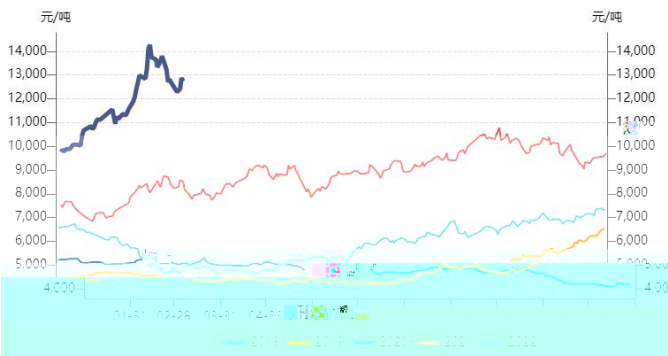

金信期货
GOLDTRUST FUTURES

请务必仔细阅读正文之后的声明

金信期货
GOLDTRUST FUTURES

数据来源：钢联数据

Argentina Soybeans Precipitation
Forecast Precipitation Compared to Normal (inches)
Production-Weighted Area Average
15-Day Forecast Beginning 26 March 2022