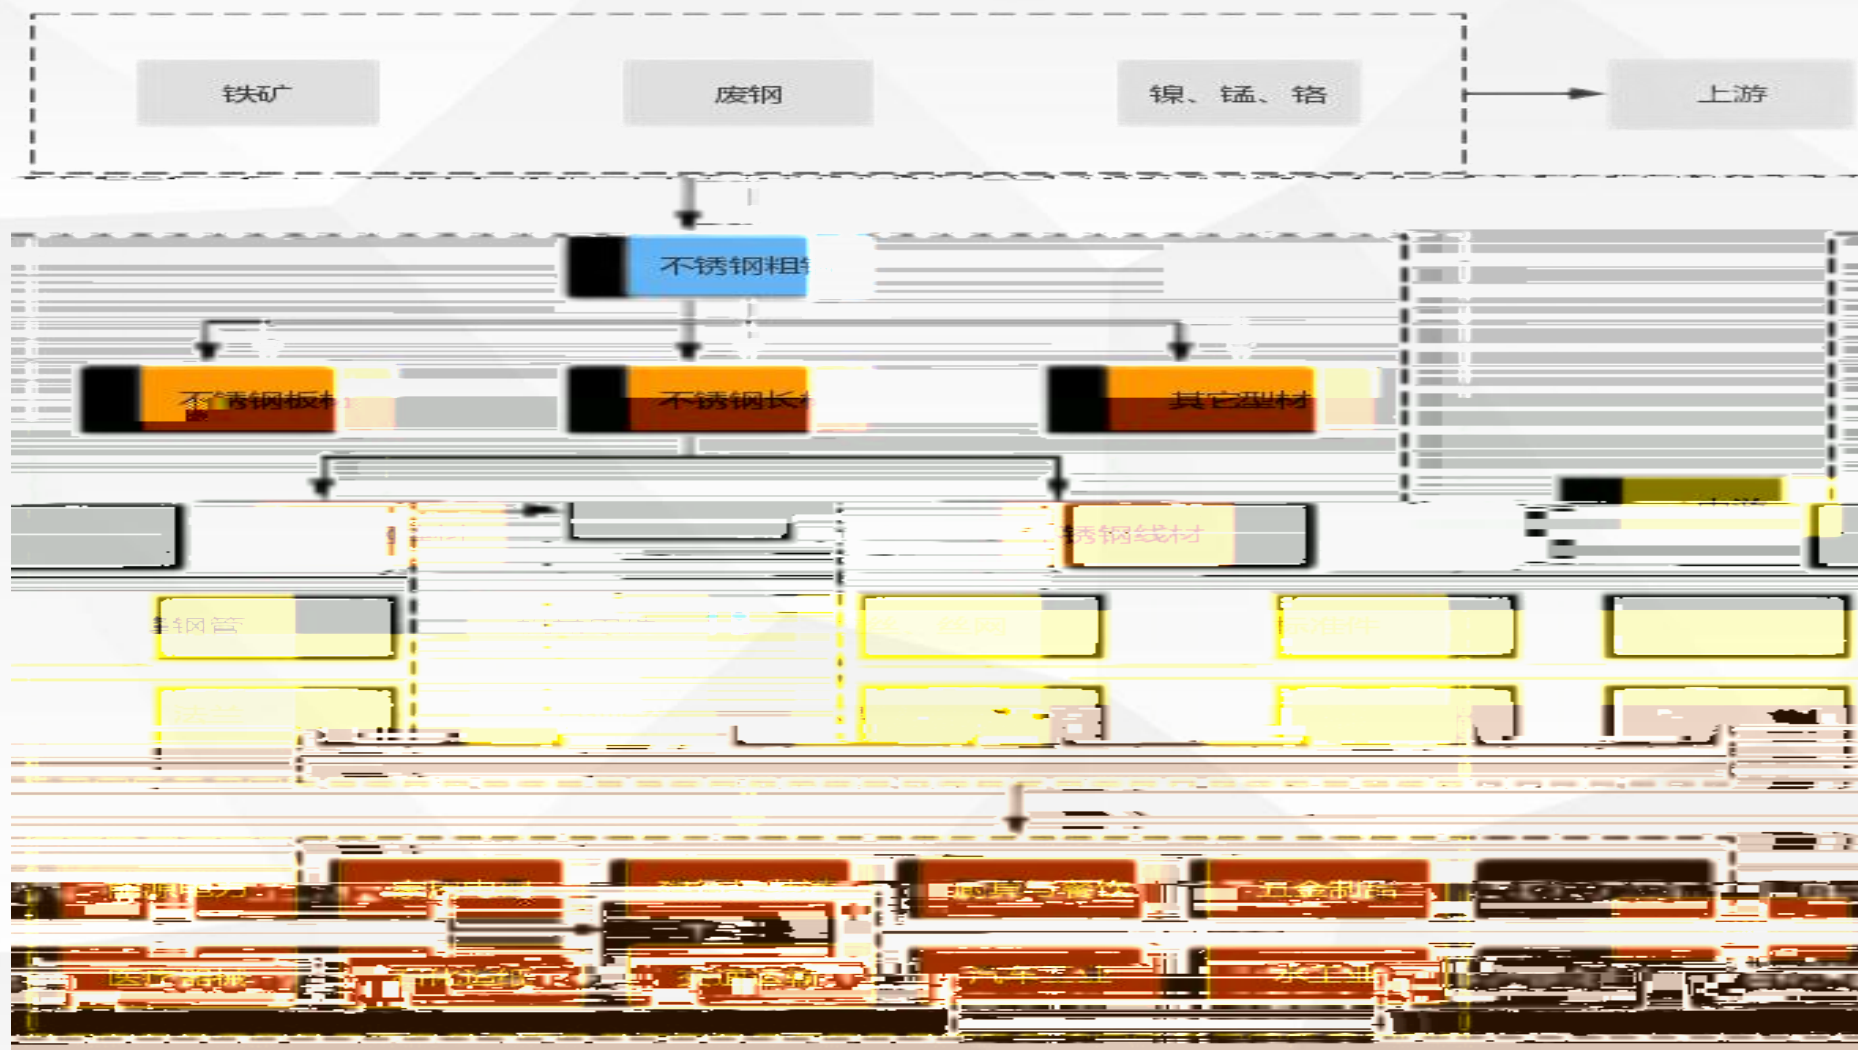

金信期货
GOLDTRUST FUTURES

1

1

*

5

N

金信期货
GOLDTRUST FUTURES

金信期货
GOLDTRUST FUTURES

金信期货
GOLDTRUST FUTURES

A series of horizontal lines for text entry, with a yellow cursor icon on the left side.