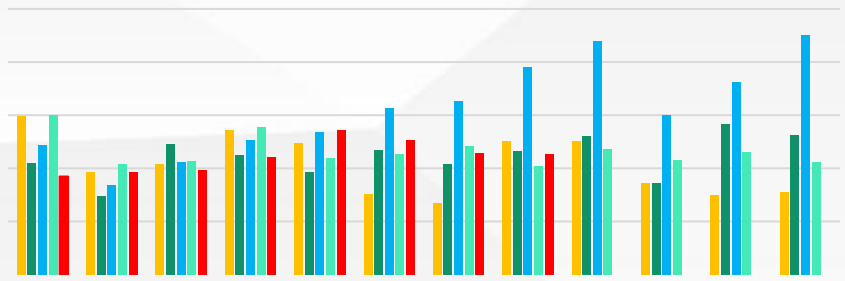

金信期货
GOLDTRUST FUTURES

1

1

*

5

N

金信期货
GOLDTRUST FUTURES

金信期货
GOLDTRUST FUTURES

金信期货
GOLDTRUST FUTURES

A series of horizontal lines for text entry, with a yellow cursor icon on the left side.