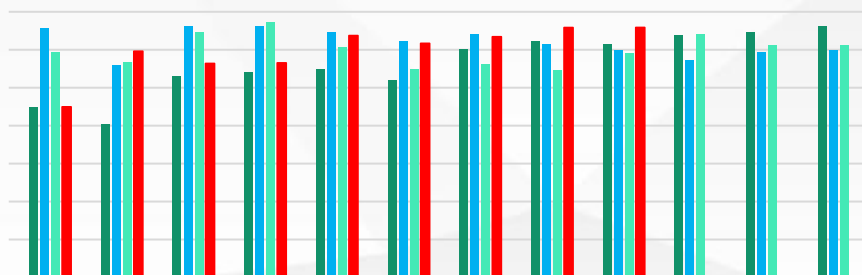

金信期货
GOLDTRUST FUTURES

1

1

*

5

N

金信期货
GOLDTRUST FUTURES

金信期货
GOLDTRUST FUTURES

金信期货
GOLDTRUST FUTURES

A series of horizontal lines for text entry, with a yellow cursor icon on the left side.