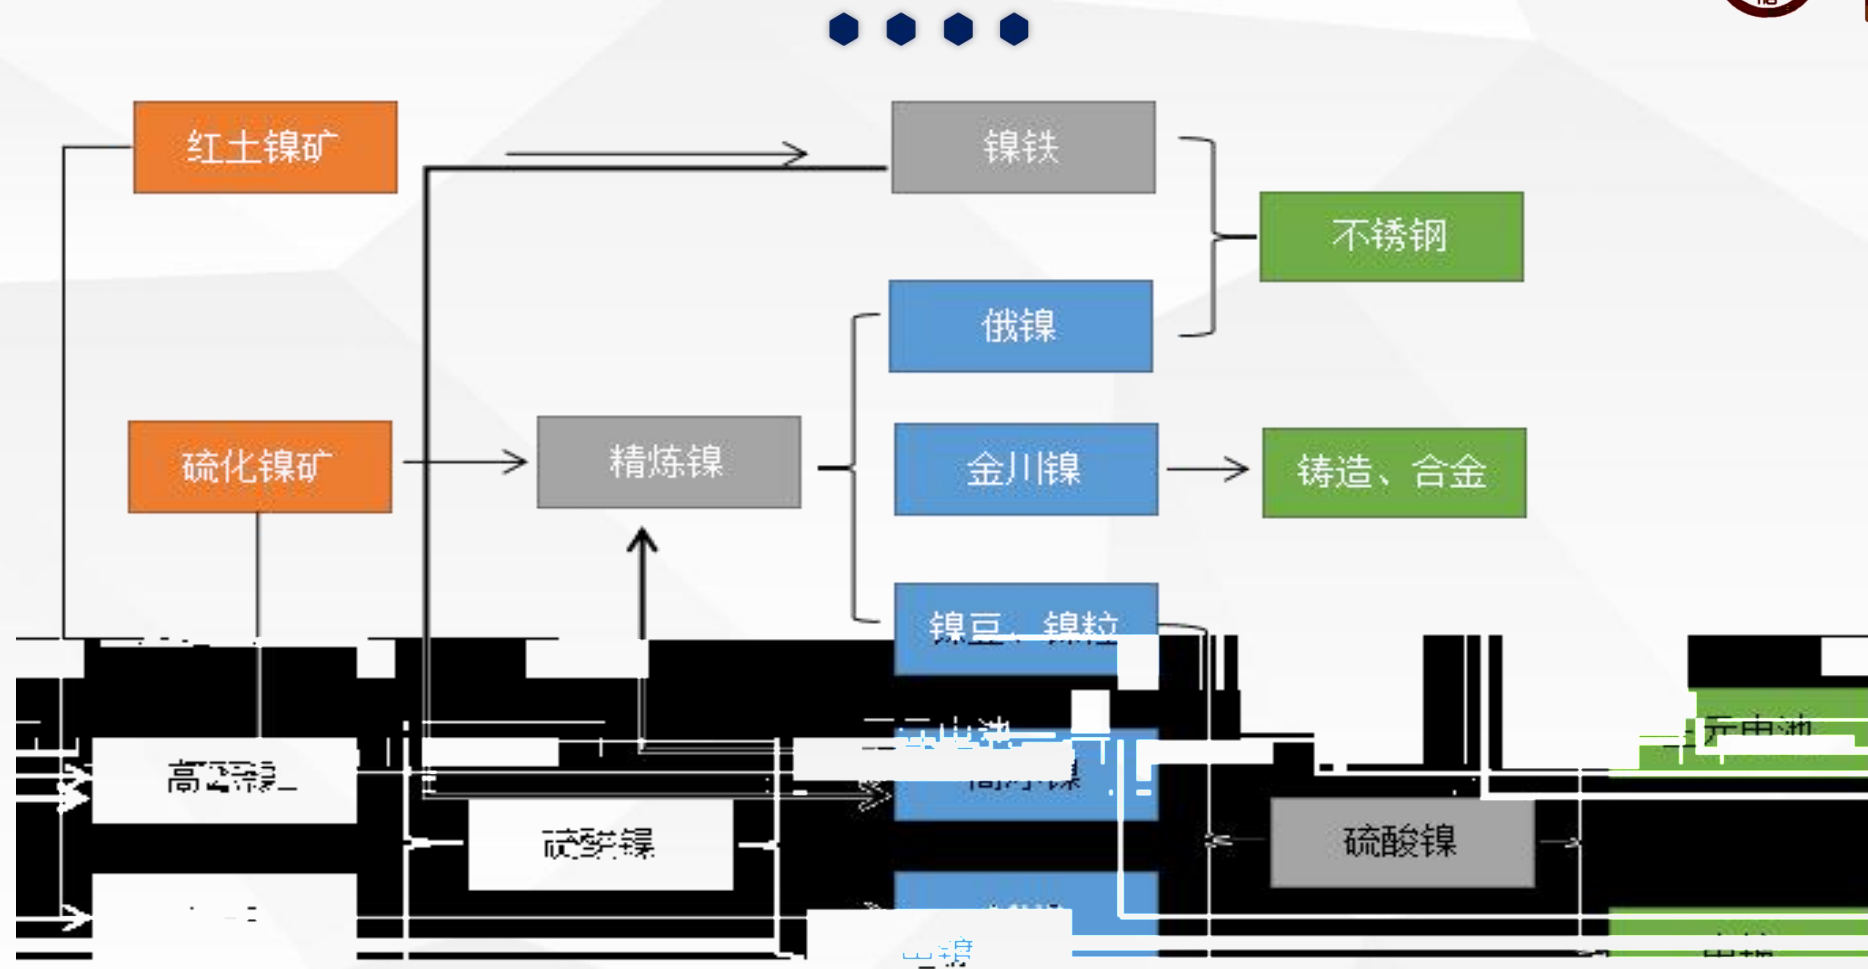

金信期货
GOLDTRUST FUTURES

1

1

*

5

N

金信期货
GOLDTRUST FUTURES

金信期货
GOLDTRUST FUTURES

金信期货
GOLDTRUST FUTURES

A series of horizontal lines for text entry, with a yellow cursor icon on the left side.