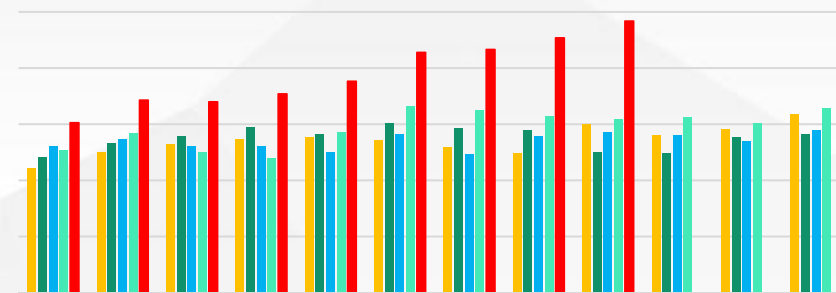

金信期货
GOLDTRUST FUTURES

1

1

*

5

N

金信期货
GOLDTRUST FUTURES

金信期货
GOLDTRUST FUTURES

金信期货
GOLDTRUST FUTURES

A series of horizontal lines for text entry, with a yellow cursor icon on the left side.