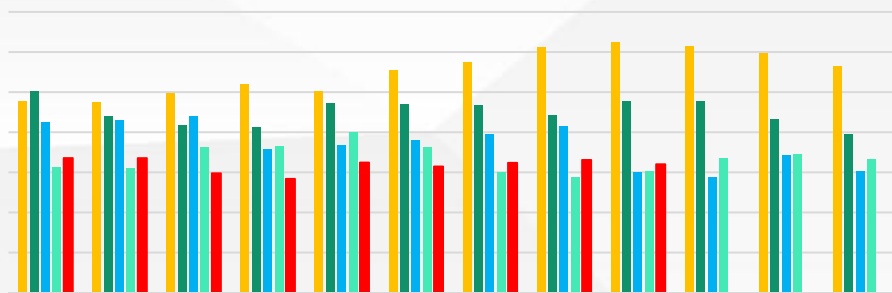

金信期货
GOLDTRUST FUTURES

1

1

*

5

N

金信期货
GOLDTRUST FUTURES

金信期货
GOLDTRUST FUTURES

金信期货
GOLDTRUST FUTURES

A series of horizontal lines for text entry, with a yellow cursor icon on the left side.