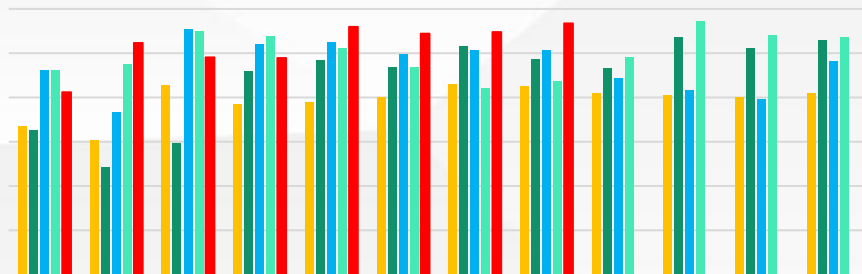

金信期货
GOLDTRUST FUTURES

1

1

*

5

N

金信期货
GOLDTRUST FUTURES

金信期货
GOLDTRUST FUTURES

金信期货
GOLDTRUST FUTURES

A series of horizontal lines for text entry, with a yellow cursor icon on the left side.