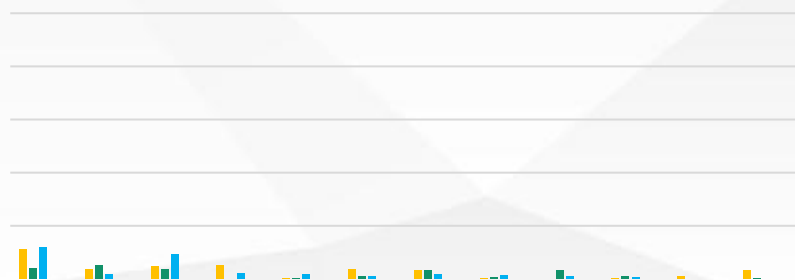

金信期货
GOLDTRUST FUTURES

1

1

*

5

N

金信期货
GOLDTRUST FUTURES

金信期货
GOLDTRUST FUTURES

金信期货
GOLDTRUST FUTURES

A series of horizontal lines for text entry, with a yellow cursor icon on the left side.